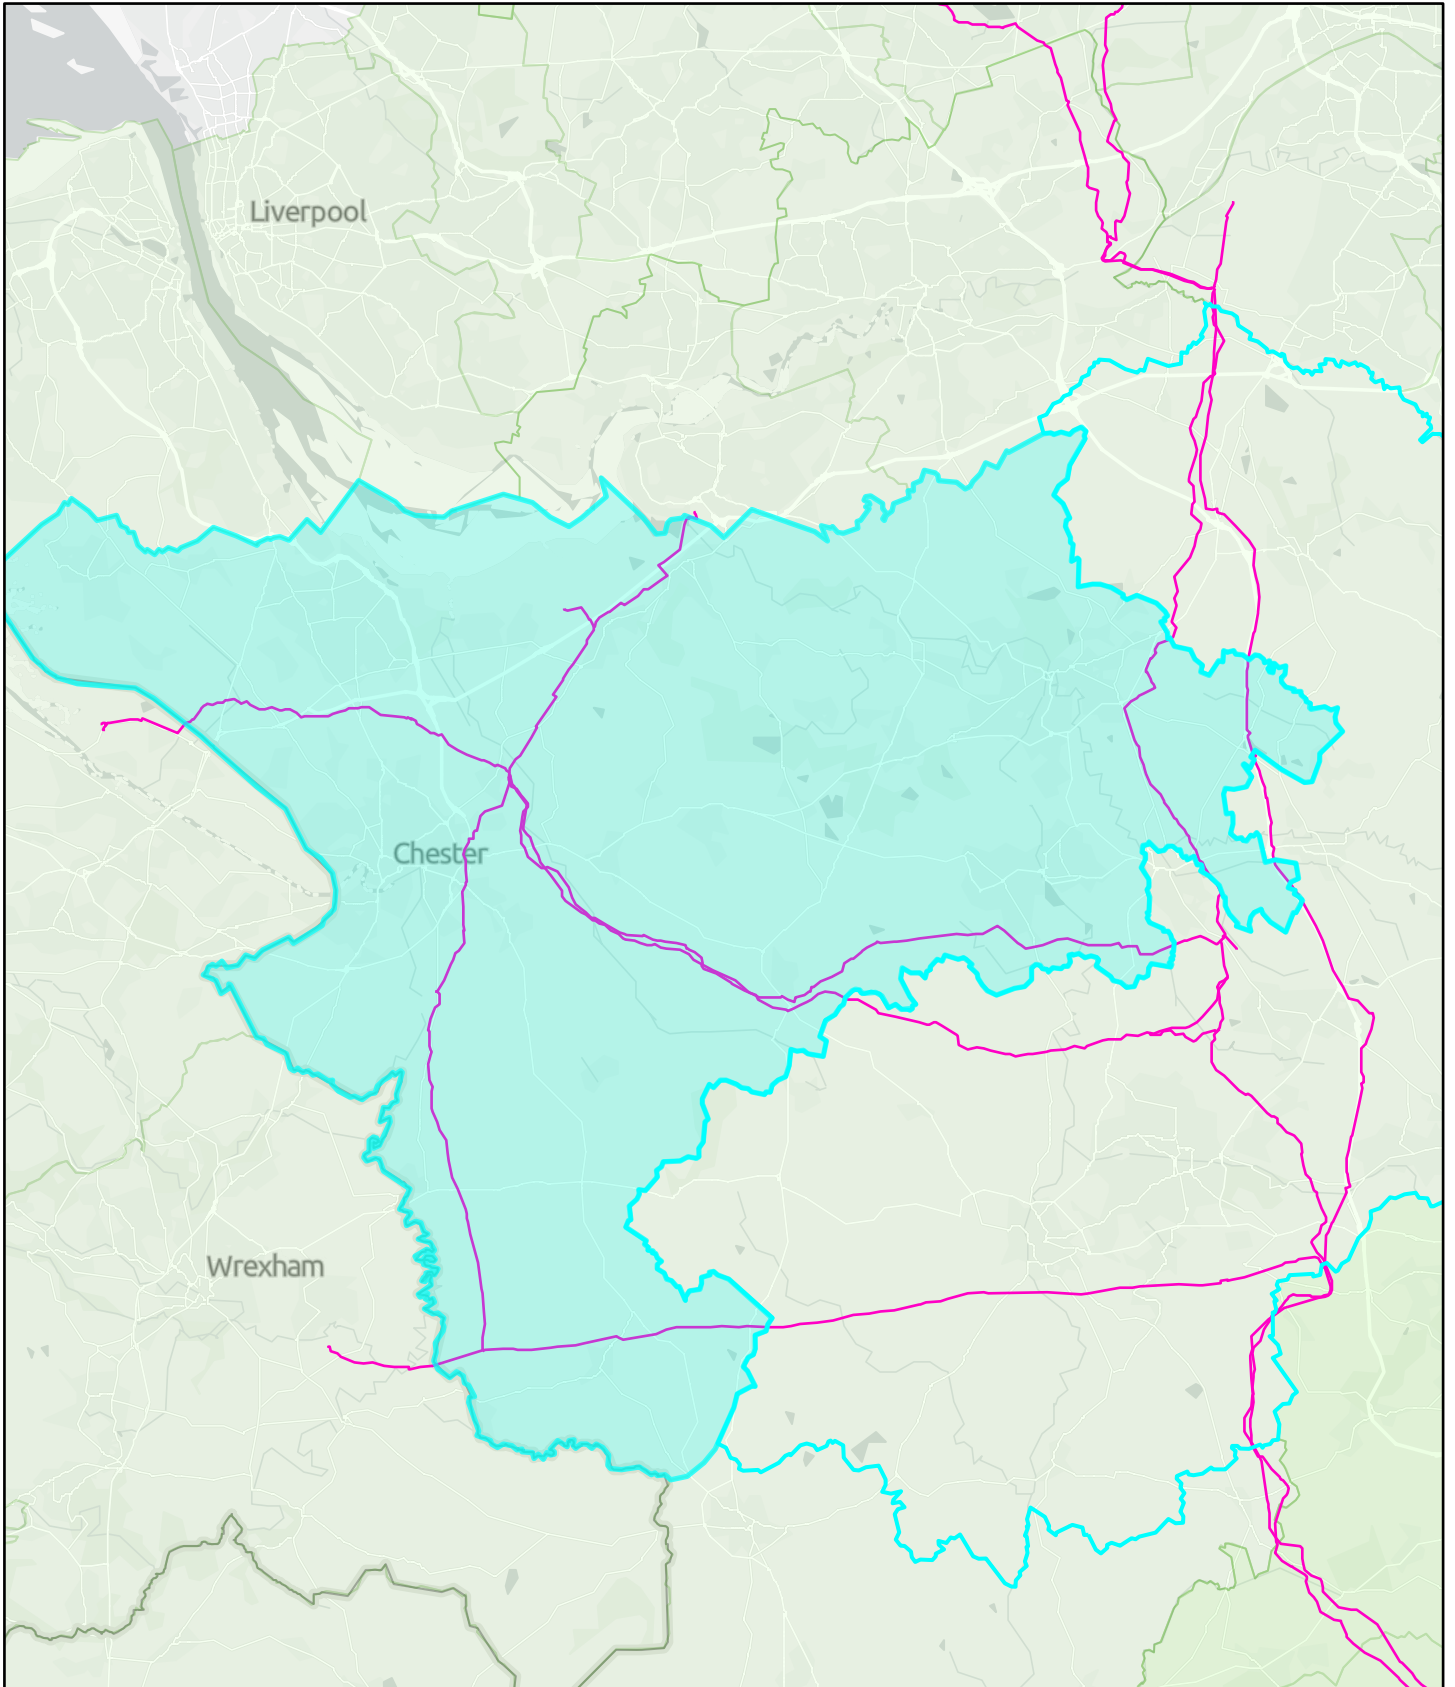

National Gas Asset Map: Cheshire West and Chester Council

15/08/2025, 12:03:10

-  Gas_Assets_6495
-  Development_Plan_Monitoring_v2_977_5701
-  Development_Plan_Monitoring_v2_977

Contains OS data © Crown Copyright and database right 2025
Contains data from OS Zoomstack